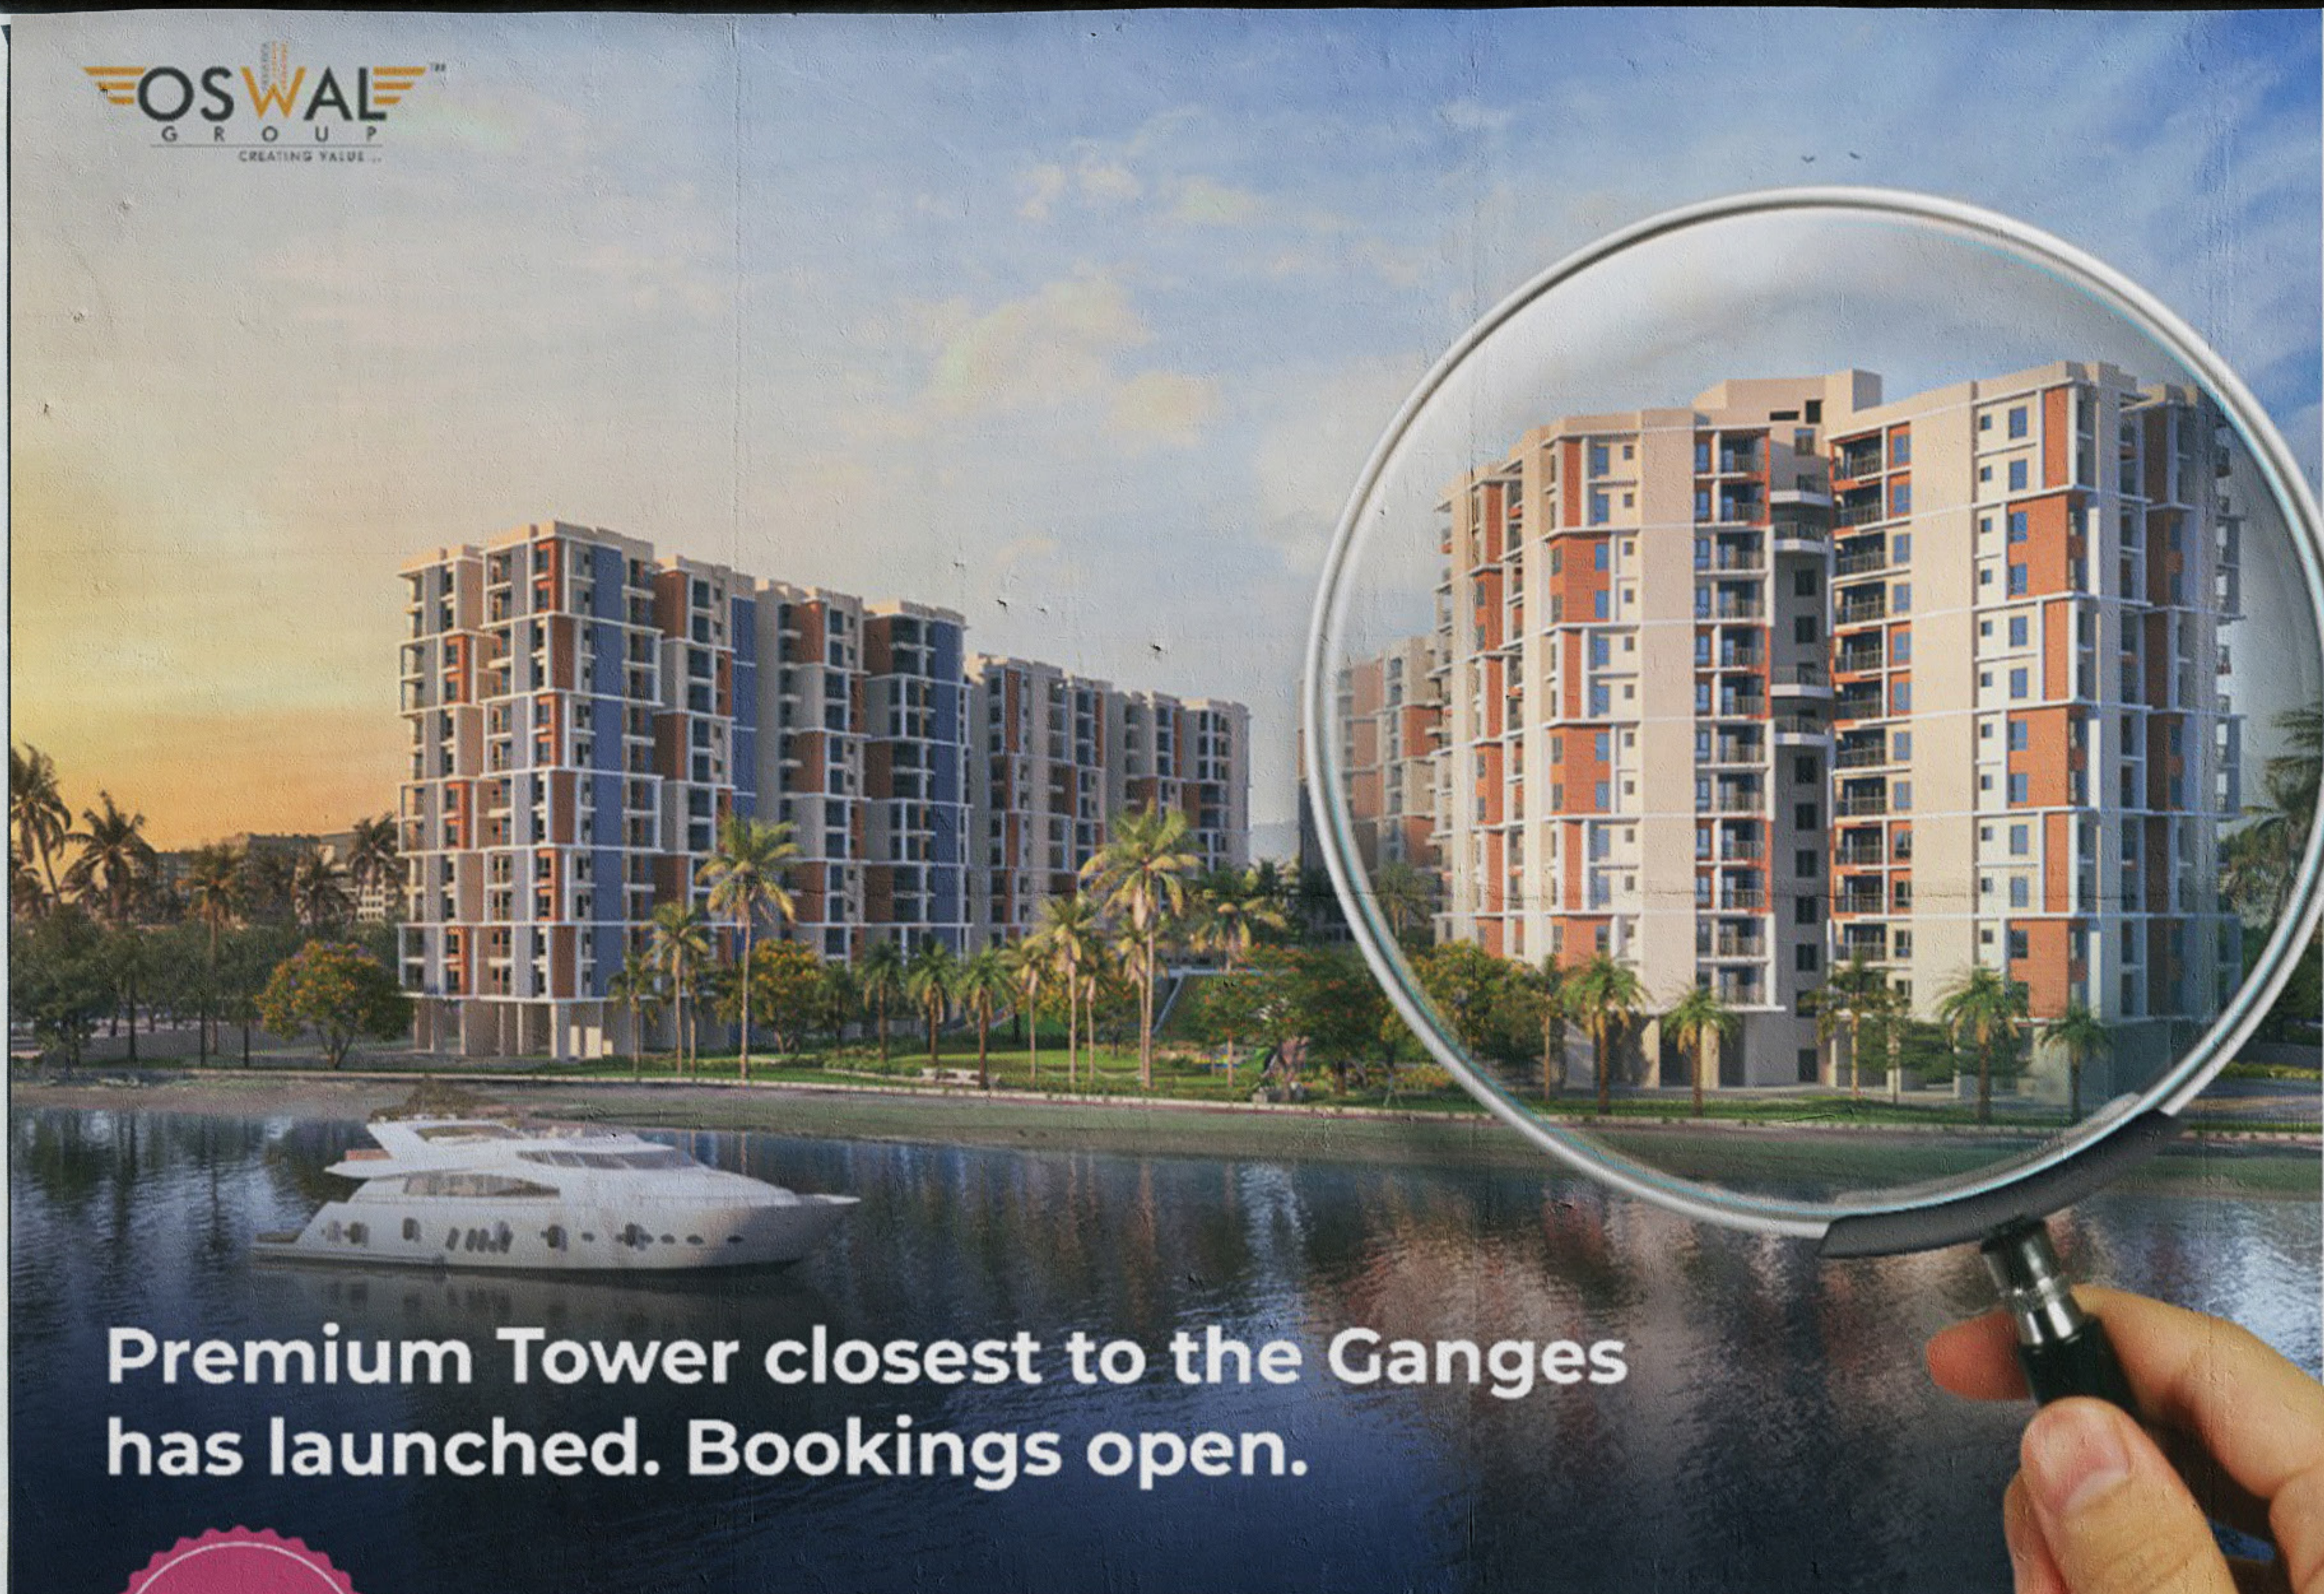

OUTDOOR HOARDING 1

Advertisement

Premium Tower closest to the Ganges has launched. Bookings open.

Starting ₹53 Lakh onwards

RERA No. WBRERA/NPR-000120

98300 11551

Your riverside dream home. Found.

Just 5 mins from Shyambazar.

1st Riverside Project in Kolkata opp Cossipore Udyanbati

Preferred Marketing Partner

OSWAL
GROUP
CREATING VALUE

**Premium Tower closest to the Ganges
has launched. Bookings open.**

Starting
₹53 Lakh
onwards